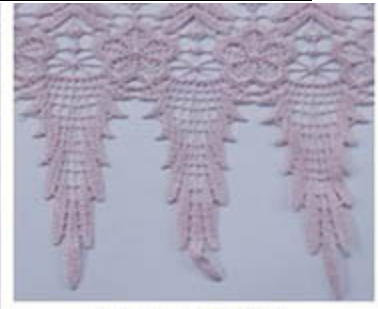

100%Polyester Water Soluble French colors Embroidery Guipure Lace

You are welcomed to come to our factory to buy the latest selling, low price, and high-quality LB® 100%Polyester Water Soluble French Colors Embroidery Guipure Lace. We look forward to cooperating with you. We have the distinct advantage because the success of our company is directly related to each and every individual. We take pride in all we do, and we take pride in a job well done. 100%Polyester Water Soluble French colors Embroidery Guipure Lace is the latest designs of high-quality lace fabric, it can be used in clothing, bags and home textile products.

There is one more adorable type of lace polyester embroidery guipure lace, . They look absolutely adorable and are perfect for decorating casual wear and evening gowns.

Product Details

100%Polyester Water Soluble French colors Embroidery Guipure Lace

Cor : 101

Cor : 106

Cor : 132

Cor : 135

Cor : 164

Cor : 193

Cor : 207

Cor : 221