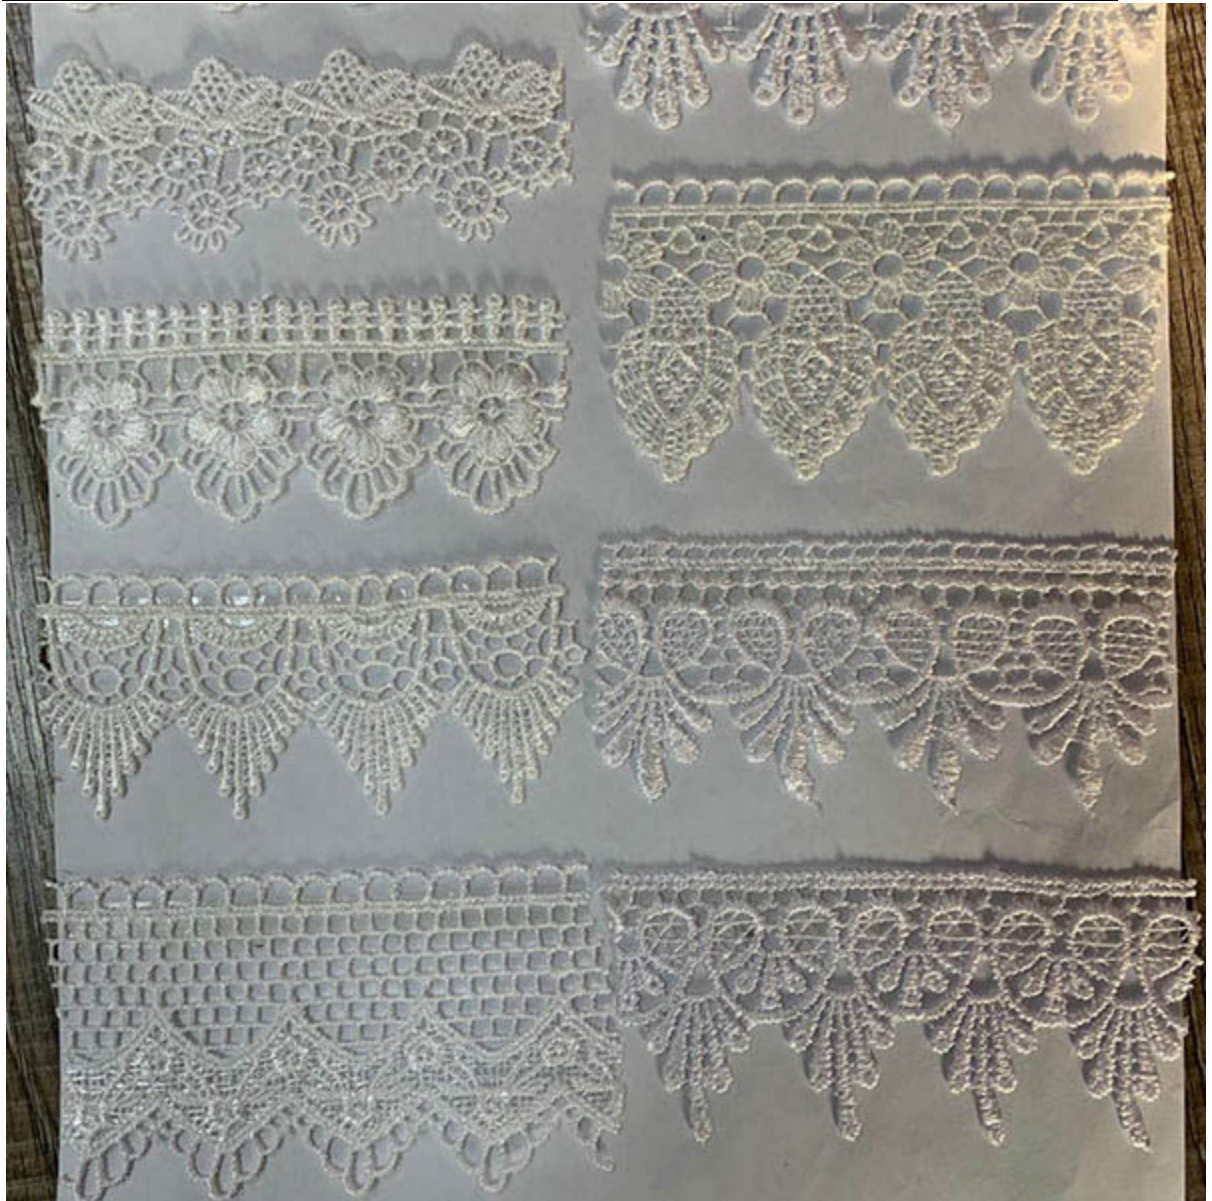

100%Polyester Water Soluble French Colors Embroidery Guipure Lace

Buy 100%Polyester Water Soluble French Colors Embroidery Guipure Lace which is of high quality directly with low price. LB® is a large-sale polyester embroidery guipure lace manufacturer and supplier in China. We have been specialized in polyester embroidery guipure lace for many years. Our products have a good price and high quality advantage and cover most of the European and South American markets. We look forward to becoming your long-term partner in China.

100%Polyester Water Soluble French colors Embroidery Guipure Lace

You are welcomed to come to our factory to buy the latest selling, low price, and high-quality LB® 100%Polyester Water Soluble French Colors Embroidery Guipure Lace. We look forward to cooperating with you. We have the distinct advantage because the success of our company is directly related to each and every individual. We take pride in all we do, and we take pride in a job well done. 100%Polyester Water Soluble French colors Embroidery Guipure Lace is the latest designs of high-quality lace fabric, it can be used in clothing, bags and home textile products.

Product Parameter (Specification)

Product name	100% Polyester Water Soluble French colors Embroidery Guipure Lace
Colour	greige and offer dyeing and assorted colors for option (Dyeing any color as you required)
MOQ	1000 yards
Customized	OEM&ODM are welcomed, We can also make based on client's designs and pictures
Production time	Normally 7-20 days depends on the quantity

There is one more adorable type of lace polyester embroidery guipure lace, . They look absolutely adorable and are perfect for decorating casual wear and evening gowns.

Product Details

100%Polyester Water Soluble French colors Embroidery Guipure Lace