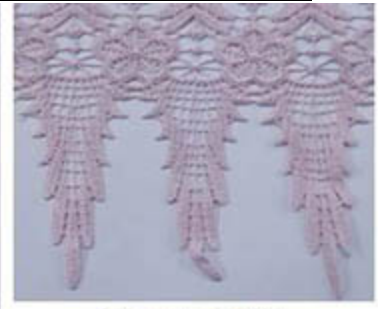

100%Polyester Water Soluble French colors Embroidery Guipure Lace

You are welcomed to come to our factory to buy the latest selling, low price, and high-quality LB® 100%Polyester Water Soluble French Colors Embroidery Guipure Lace. We look forward to cooperating with you. We have the distinct advantage because the success of our company is directly related to each and every individual. We take pride in all we do, and we take pride in a job well done. 100%Polyester Water Soluble French colors Embroidery Guipure Lace is the latest designs of high-quality lace fabric, it can be used in clothing, bags and home textile products.

There is one more adorable type of lace polyester embroidery guipure lace, . They look absolutely adorable and are perfect for decorating casual wear and evening gowns.

Product Details

100%Polyester Water Soluble French colors Embroidery Guipure Lace

Cor : 101

Cor : 106

Cor : 132

Cor : 135

Cor : 164

Cor : 193

Cor : 207

Cor : 221

Cor : 310

Cor : 101

Cor : 106

Cor : 132

Cor : 135

Cor : 164

Cor : 193

Cor : 207